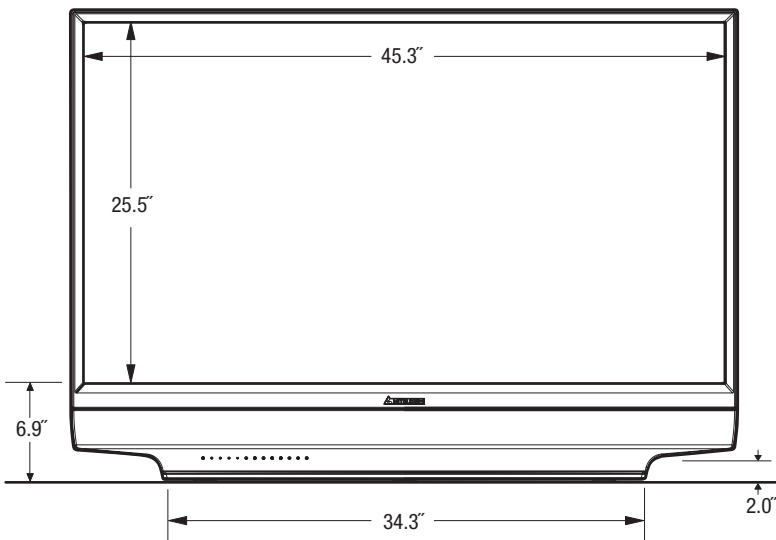

WD-52531

LCD HDTV

OVERALL DIMENSIONS (Approx.)

Height	Width	Depth	TV Weight	Power Consumption
33.3"	47.1"	16.9"	72.0 lbs	225 W

BACK PANEL

TOP

FRONT

LEFT SIDE

Note: Illustrations not necessarily to scale.

Descriptions and specifications subject to change without notice. The dimensions are approximate for general information when deciding the locations and placements of the product. When creating a custom-built environment for this product, please take exact measurements from the specific unit to be installed before doing any finished carpentry. When installing the unit, allow for air circulation, ventilation, and variations due to manufacturing tolerances. The cosmetic appearance of the product may vary from that depicted here. Not responsible for typographical or printed errors.